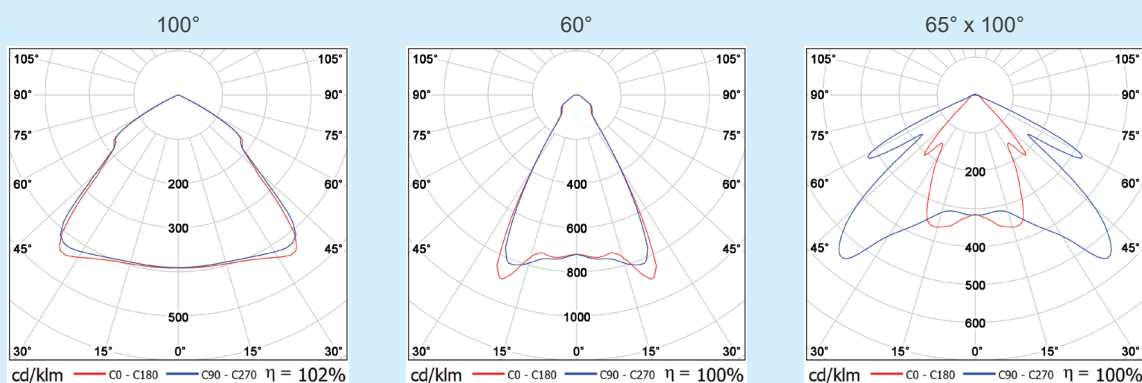

Photometry

Remarks

Product parameters in above table are based on 100° optics.
Lumen output in above table is based on 5000K.
Product codes and lumen output ranges are subject to change when other CCT applies.

Specifications are subject to change without notice.

2020/04/30

Delta Electronics Europe

Zandsteen 15
2132 MZ Hoofddorp, The Netherlands
TEL: +31-20-655-0900
FAX: +31-20-655-0999

For more product information and sales inquiries, please contact: sleu@deltaww.com

www.delta-emea.com/ledlighting