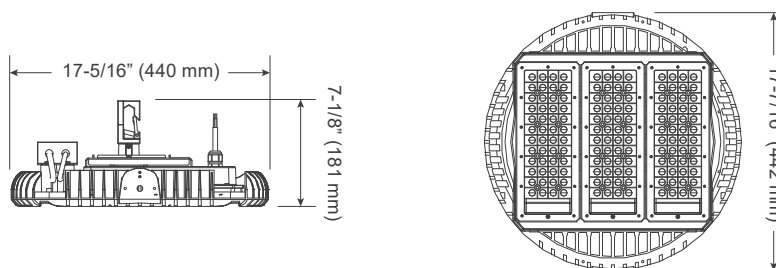

## Applications

Factory

Warehouse

Industrial

Transport

[www.delta-emea.com](http://www.delta-emea.com)

**DELTA**  
Smarter. Greener. Together.

	HBE85xx1E	HBEBC5xx1E	HBEBF5xx1E	HBEK5xx1E	HBEBR5xx1E
Lumen Output	13,600 lm	19,500 lm	25,700 lm	32,100 lm	42,400 lm
Input Voltage	AC 220-240 V				
Power	85 W	125 W	150 W	200 W	260 W
Efficacy (lm/W)	160	156	171	161	163
CRI	> Ra 80				
CCT	5,000 K (Other CCT Available: 4,000K)				
Power Factor	≥ 0.95				
Optics	100D / 60D / 65D x 100D				
Operating Temperature	-40°C / +65°C				
	Thermal foldback feature reduces lumen output for temperatures above Ta Max				
Lifetime	> 100,000 Hrs L80/B10 at Ta 25°C; > 55,000 Hrs L80/B10 at Ta max				
Warranty	5 years				
Mounting	Hook / Wall Mount / Suspension				
Accessories & options	U-Bracket / Y-cable / Reflector / Diffuser / Tempered-Glass / DALI				
Weight	9 kg				

#### Dimensions (Hook model)